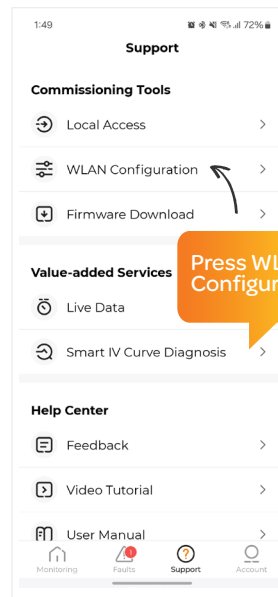

Welcome to the Sungrow Wifi Reconnection Guide

Step 1

Step 2

Step 3

Step 4

Select your home wifi device from the list

Step 5

Step 6