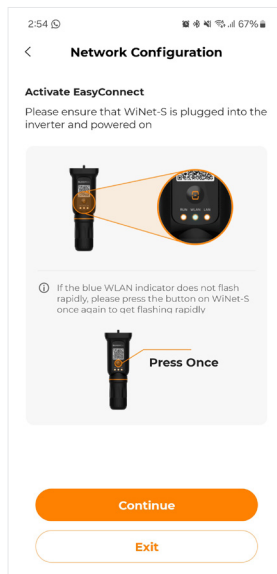

Welcome to the Sungrow Wifi Reconnection Guide

Step 1

Step 2

Step 3

Step 4

Select your home wifi device from the list

Step 5

Step 6