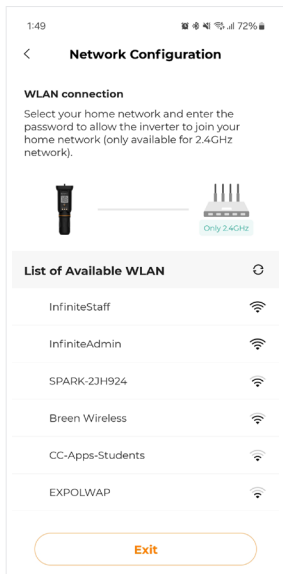

Welcome to the Sungrow Wifi Reconnection Guide

Step 1

Step 2

Step 3

Step 4

Select your home wifi device from the list

Step 5

Step 6