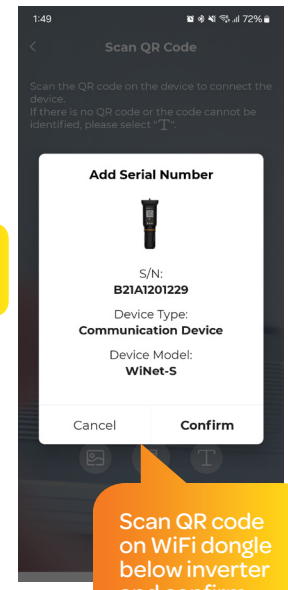

Welcome to the Sungrow Wifi Reconnection Guide

Step 1

Step 2

Step 3

Step 4

Select your home wifi device from the list

Step 5

Step 6