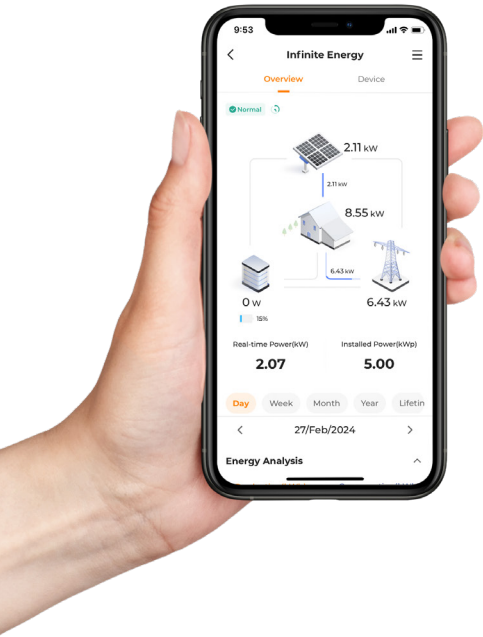

Welcome to the Sungrow Wifi Reconnection Guide

Step 1

Step 2

Step 3

Step 4

Select your home wifi device from the list

Step 5

Step 6