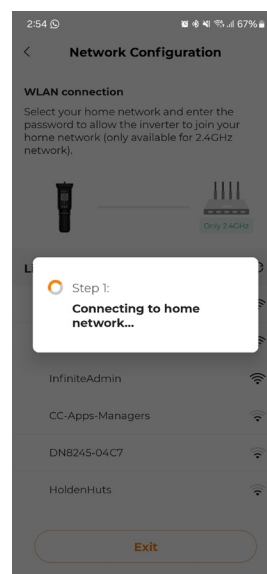

Welcome to the Sungrow Wifi Reconnection Guide

Step 1

Step 2

Step 3

Step 4

Select your home wifi device from the list

Step 5

Step 6

Step 7

Step 8