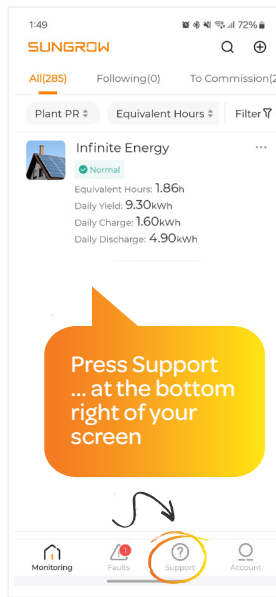

Welcome to the Sungrow Wifi Reconnection Guide

Step 1

Step 2

Step 3

Step 4

Select your home wifi device from the list

Step 5

Step 6